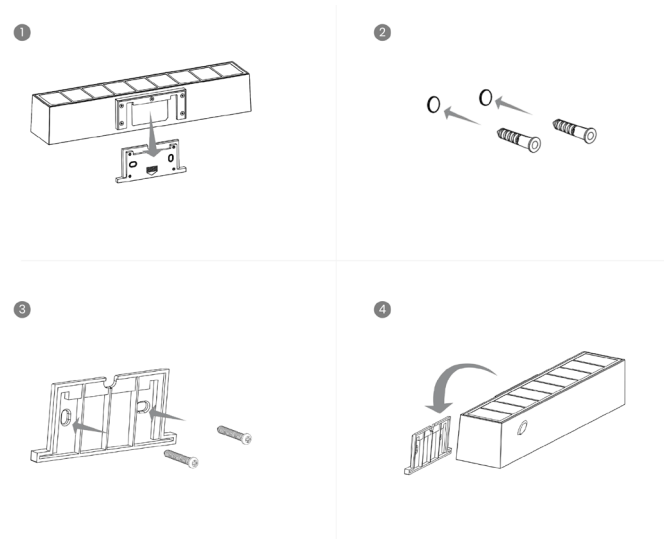

Installation

Indicator Light

CHARGING INDICATOR: The red indicator light flashing.

WORKING INDICATOR: The red indicator light is on when charged.

MODE SWITCHING: M1: Flash 1 time; M2: flash 2 times; M3: flash 3 times; M4: flash 4 times