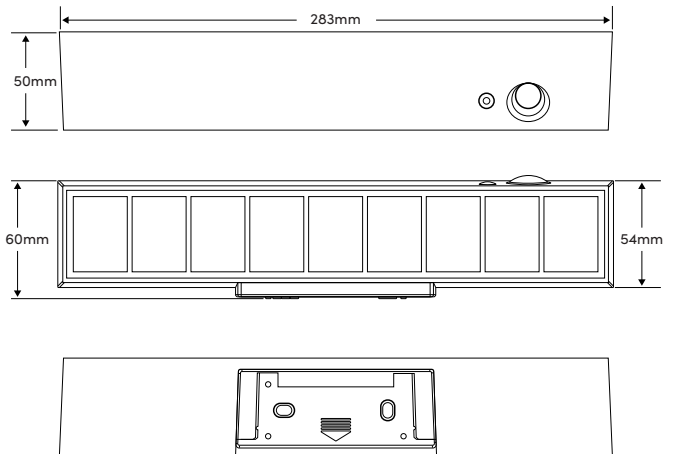

PIR 120°, 5m Max

Core Technology ALS2.3

Install Height 2.5m to 3m

IP IP54

Material ABS & PS

Install Height 2.5-3.0M

## Dimensions