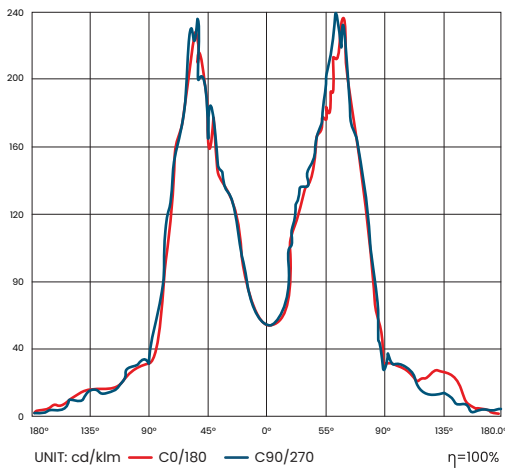

Benefits

- 360° Sunlight Auto-Tracking
- Bluetooth Networking
- App Controlled
- Auto-Power Saving
- Works in Winter

Specifications

Light Brightness	300 Lumens
Solar Panel Power	4.3V/2.8W
Li-ion battery	
Capacity	3.7V / 10AH
Charging/Discharging Temp	0~45°C/-20~60°C
LED (OSRAM)	3030 20pcs
Colour Temp	3000K RA70+
Efficiency	230Lm/W

Illumination Curve