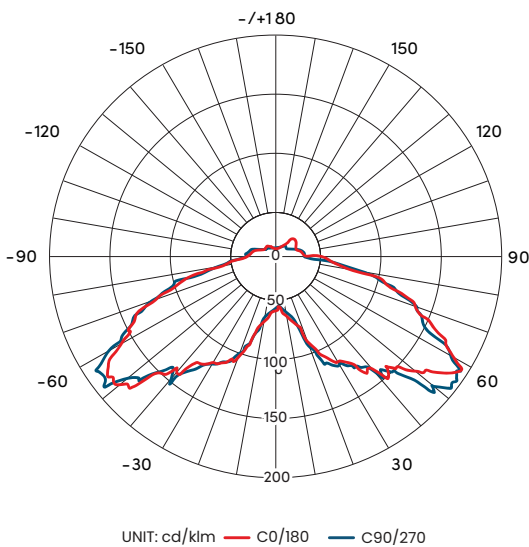

Specifications

Light Brightness	300 Lumens
Solar Panel Power	4.3V/2.8W
Li-ion battery	
Capacity	3.7V / 10AH
Charging/Discharging Temp	0~45°C/-20~60°C
LED (OSRAM)	3030 20pcs
Colour Temp	3000K RA70+
Efficiency	230Lm/W

Illumination Curve

Performance

Lighting for Rainy Days	10 days
Control Mode	Button ON/OFF
Lighting Mode	100%5H+20% Til Dawn
Capacity Indication	Green: >70%; Orange: 30~70%; Red: <30%
Solar Panel Core Technology	ALS 2.5 / TCS 3.0
Networking Type	Bluetooth Mesh
IP/IK/Class Anti-corrosion	IP65/IK10/C4H
Lighting Area	9m

Luminance Distribution

Sunlight Auto-Tracking

Dimensions