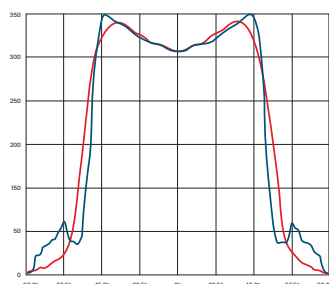

Benefits

- **Spotlight and Floodlight Options**
- **Remote Controlled**
- **Works in Winter**
- **100% Brightness All Night**
- **Multiple Installation Options Available**
- **ALS and TCS Technology**

Specifications

Light Brightness	1500 Lumens
Solar Panel Power	Polycrystalline, 5V/7W

Li-ion battery

Capacity	3.7V/10000mAh
Charging/Discharging Temp	0~45°C/-20~60°C
Charging Time	7.1H
LED (OSRAM)	2835 60pcs
Colour Temp	5700K Ra80+
Efficiency	190Lm/W

Luminance Distribution

Illumination Curve