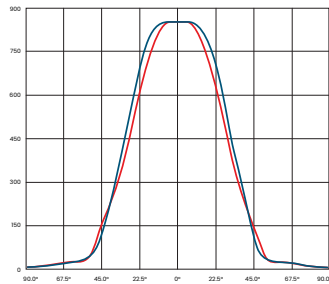

Benefits

- **Spotlight and Floodlight Options**
- **Remote Controlled**
- **Works in Winter**
- **100% Brightness All Night**
- **Multiple Installation Options Available**
- **ALS and TCS Technology**

Specifications

Light Brightness	1500 Lumens
Solar Panel Power	Polycrystalline, 5V/7W

Li-ion battery

Capacity	3.7V/10000mAh
Charging/Discharging Temp	0~45°C/-20~60°C
Charging Time	7.1H
LED (OSRAM)	2835 60pcs
Colour Temp	5700K Ra80+
Efficiency	190Lm/W

Luminance Distribution

Illumination Curve