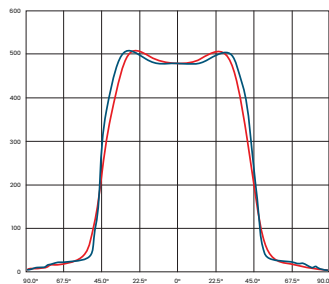

Benefits

- **Spotlight and Floodlight Options**
- **Remote Controlled**
- **Works in Winter**
- **100% Brightness All Night**
- **Multiple Installation Options Available**
- **ALS and TCS Technology**

Specifications

Light Brightness	1500 Lumens
Solar Panel Power	Polycrystalline, 5V/7W

Li-ion battery

Capacity	3.7V/10000mAh
Charging/Discharging Temp	0~45°C/-20~60°C
Charging Time	7.1H
LED (OSRAM)	2835 60pcs
Colour Temp	5700K Ra80+
Efficiency	190Lm/W

Luminance Distribution

Illumination Curve